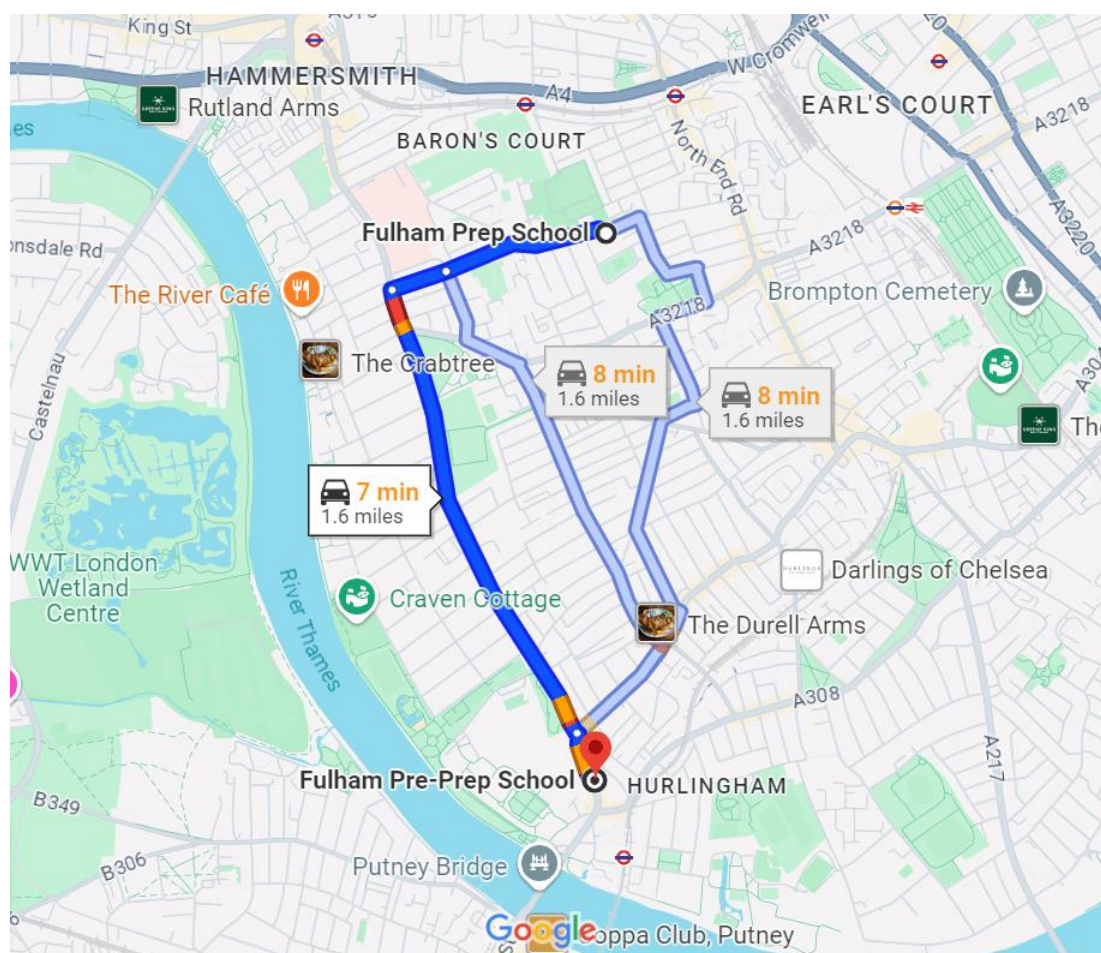

Bus Routes & Stops

Fulham Prep – Autumn Term 2024

Prep to Pre-Prep		
Stop Name	AM Time	PM Time
Fulham Prep School	08:20	16:05
Fulham Pre-Prep (Fulham High Street / New Kings Road (Stop FU))	08:30	16:15

Pre-Prep to Prep		
Stop Name	AM Time	PM Time
Fulham Pre-Prep (Fulham High Street / New Kings Road (Stop FU))	08:05	15:30
Fulham Prep School	08:15	15:45

Barnes		
Stop Name	AM Time	PM Time
Bus Stop L After Dover House Road	07:35	16:45
45 Wyatt Drive, SW13	07:45	16:40
Spencer Arms / Putney Common	08:00	16:25
AM - St Mary's Church / Putney Pier (Stop T). PM - Fulham Pier	08:05	16:20
Conclurry St & Doneraile St	08:08	16:12
Junction Woodlawn Rd & Harbord Street	08:10	16:10
Junction Woodlawn Rd & Langthorne street	08:11	16:09
Fulham School	08:20	16:05

Clapham		
Stop Name	AM Time	PM Time
Balham Station (Stop C)	07:30	16:55
Spencer Park Drop Off/Pick Up Bus Stop SU for AM bus, Stop N for PM	07:38	16:43
Bus Stop P Wandsworth Town Hall for AM, Bus Stop E Armoury Way for PM	07:41	16:40
Bridgend Rd Bus Stop TD for AM, Bridgend Road Rd Bus Stop TM for PM	07:47	16:35
Sainsburys Fulham Wharf	07:51	16:30
Chelsea Harbour, Imperial Road Stop J for AM, Bagleys Lane Stop B for PM	07:55	16:25
Fulham School	08:05	16:05

Goldhawk Route AM	
Stop Name	AM TIME
St Stephen's Avenue - Stop SE	07:30
Kensington Olympia Station Stop C	07:45
Brook Green Stop F	07:50
Fulham Pre Prep	08:05
Fulham Prep	08:20
Fulham Pre Prep	08:30

Goldhawk Route PM	
Stop Name	PM TIME
Fulham Prep	16:05
Fulham Pre prep	16:20
Kensington Olympia/Hammersmith Rd Stop V	16:40
Brook Green (outside St Pauls Girls School)	16:45
St Stephen's Avenue (Stop SE (Stop SF - PM)	16:55