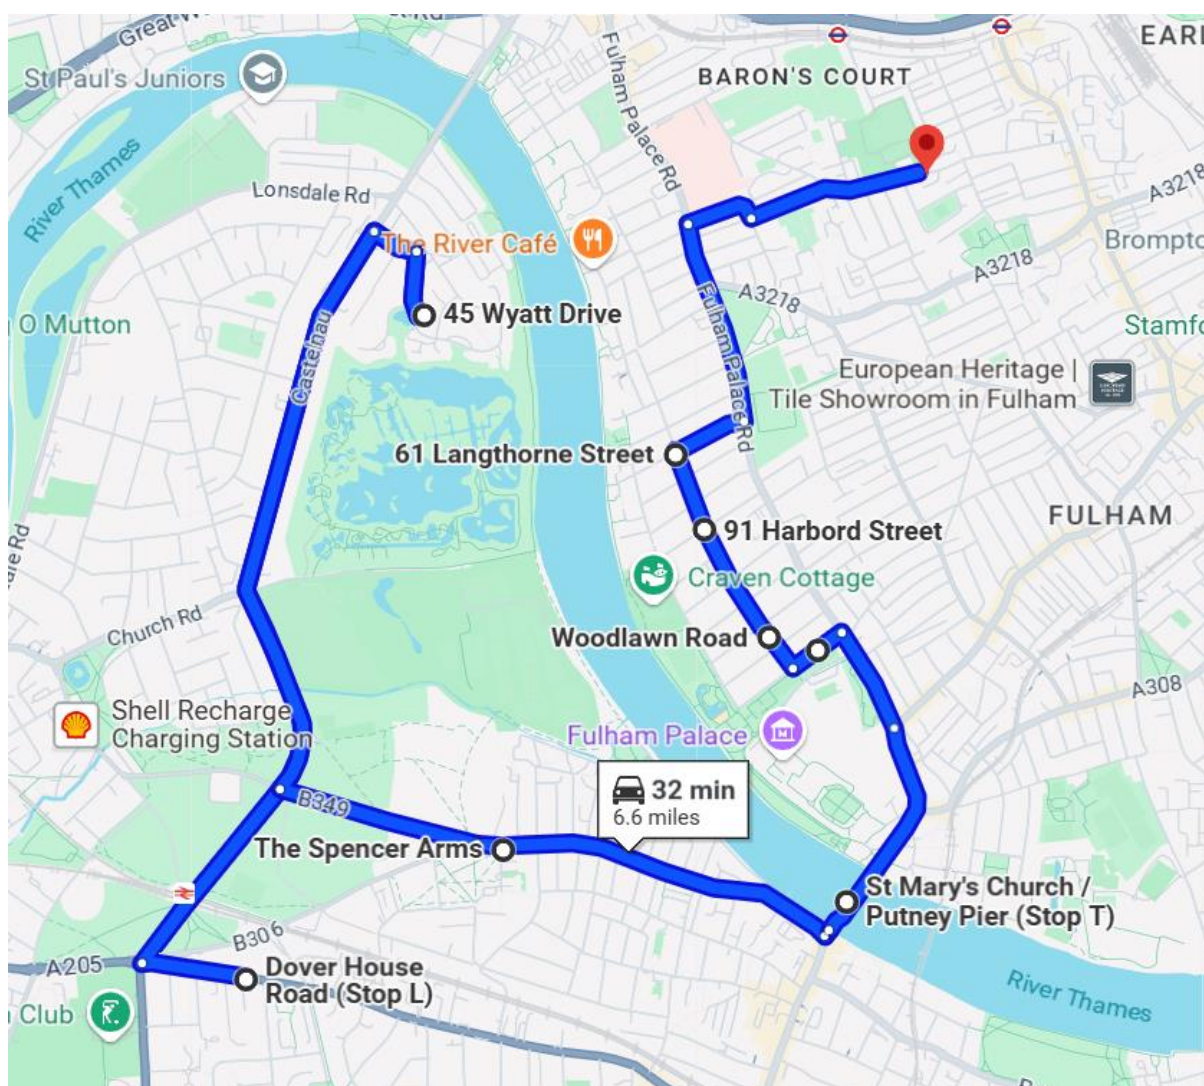

Bus Routes & Stops

Fulham Prep – Autumn Term 2024

Prep to Pre-Prep		
Stop Name	AM Time	PM Time
Fulham Prep School	08:20	16:05
Fulham Pre-Prep (Fulham High Street / New Kings Road (Stop FU))	08:30	16:15

Pre-Prep to Prep		
Stop Name	AM Time	PM Time
Fulham Pre-Prep (Fulham High Street / New Kings Road (Stop FU))	08:05	15:30
Fulham Prep School	08:15	15:45

Barnes		
Stop Name	AM Time	PM Time
Bus Stop L After Dover House Road	07:35	16:45
45 Wyatt Drive, SW13	07:45	16:40
Spencer Arms / Putney Common	08:00	16:25
AM - St Mary's Church / Putney Pier (Stop T). PM - Fulham Pier	08:05	16:20
Conclurry St & Doneraile St	08:08	16:12
Junction Woodlawn Rd & Harbord Street	08:10	16:10
Junction Woodlawn Rd & Langthorne street	08:11	16:09
Fulham School	08:20	16:05

Goldhawk Route AM	
Stop Name	AM TIME
St Stephen's Avenue - Stop SE	07:30
Kensington Olympia Station Stop C	07:45
Brook Green Stop F	07:50
Fulham Pre Prep	08:05
Fulham Prep	08:20
Fulham Pre Prep	08:30

Goldhawk Route PM	
Stop Name	PM TIME
Fulham Prep	16:05
Fulham Pre prep	16:20
Kensington Olympia/Hammersmith Rd Stop V	16:40
Brook Green (outside St Pauls Girls School)	16:45
St Stephen's Avenue (Stop SE (Stop SF - PM)	16:55

North Kensington		
Stop Name	AM Time	PM Time
28 Sunbeam Cres, London W10 5DW	07:30	16:35
Stanhope Gardens (Stop GQ)	07:50	16:18
Hereford Square, SW7 4TS	07:55	16:15
Nevern Square / Warwick Road	08:10	16:10
Fulham School	08:20	16:05