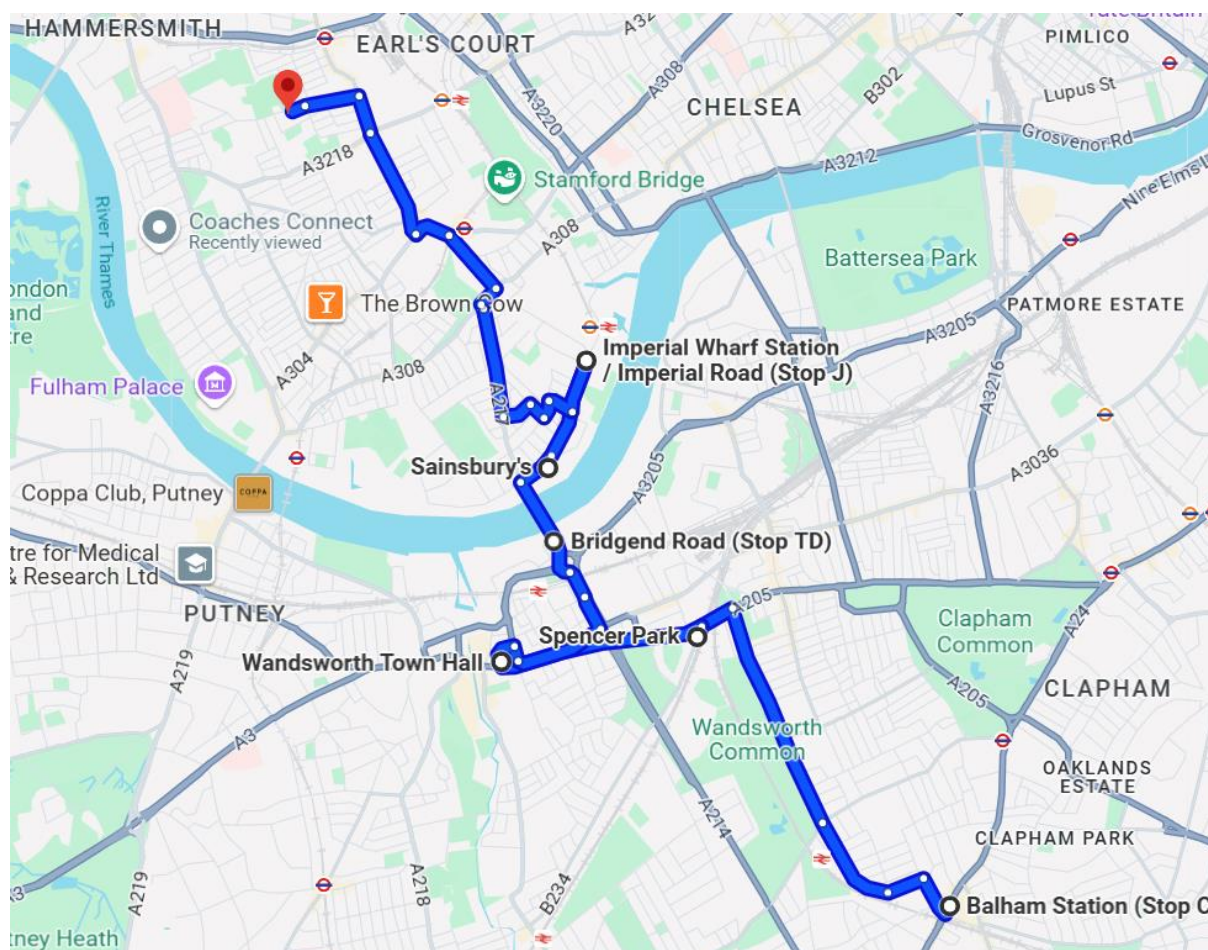

Bus Routes & Stops

Fulham Prep – Autumn Term 2024

Prep to Pre-Prep		
Stop Name	AM Time	PM Time
Fulham Prep School	08:20	16:05
Fulham Pre-Prep (Fulham High Street / New Kings Road (Stop FU))	08:30	16:15

Pre-Prep to Prep		
Stop Name	AM Time	PM Time
Fulham Pre-Prep (Fulham High Street / New Kings Road (Stop FU))	08:05	15:30
Fulham Prep School	08:15	15:45

Barnes		
Stop Name	AM Time	PM Time
Bus Stop L After Dover House Road	07:35	16:45
45 Wyatt Drive, SW13	07:45	16:40
Spencer Arms / Putney Common	08:00	16:25
AM - St Mary's Church / Putney Pier (Stop T). PM - Fulham Pier	08:05	16:20
Conclurry St & Doneraile St	08:08	16:12
Junction Woodlawn Rd & Harbord Street	08:10	16:10
Junction Woodlawn Rd & Langthorne street	08:11	16:09
Fulham School	08:20	16:05

Clapham		
Stop Name	AM Time	PM Time
Balham Station (Stop C)	07:30	16:55
Spencer Park Drop Off/Pick Up Bus Stop SU for AM bus, Stop N for PM	07:38	16:43
Bus Stop P Wandsworth Town Hall for AM, Bus Stop E Armoury Way for PM	07:41	16:40
Bridgend Rd Bus Stop TD for AM, Bridgend Road Rd Bus Stop TM for PM	07:47	16:35
Sainsburys Fulham Wharf	07:51	16:30
Chelsea Harbour, Imperial Road Stop J for AM, Bagleys Lane Stop B for PM	07:55	16:25
Fulham School	08:05	16:05

Goldhawk Route AM	
Stop Name	AM TIME
St Stephen's Avenue - Stop SE	07:30
Kensington Olympia Station Stop C	07:45
Brook Green Stop F	07:50
Fulham Pre Prep	08:05
Fulham Prep	08:20
Fulham Pre Prep	08:30

Goldhawk Route PM	
Stop Name	PM TIME
Fulham Prep	16:05
Fulham Pre prep	16:20
Kensington Olympia/Hammersmith Rd Stop V	16:40
Brook Green (outside St Pauls Girls School)	16:45
St Stephen's Avenue (Stop SE (Stop SF - PM)	16:55