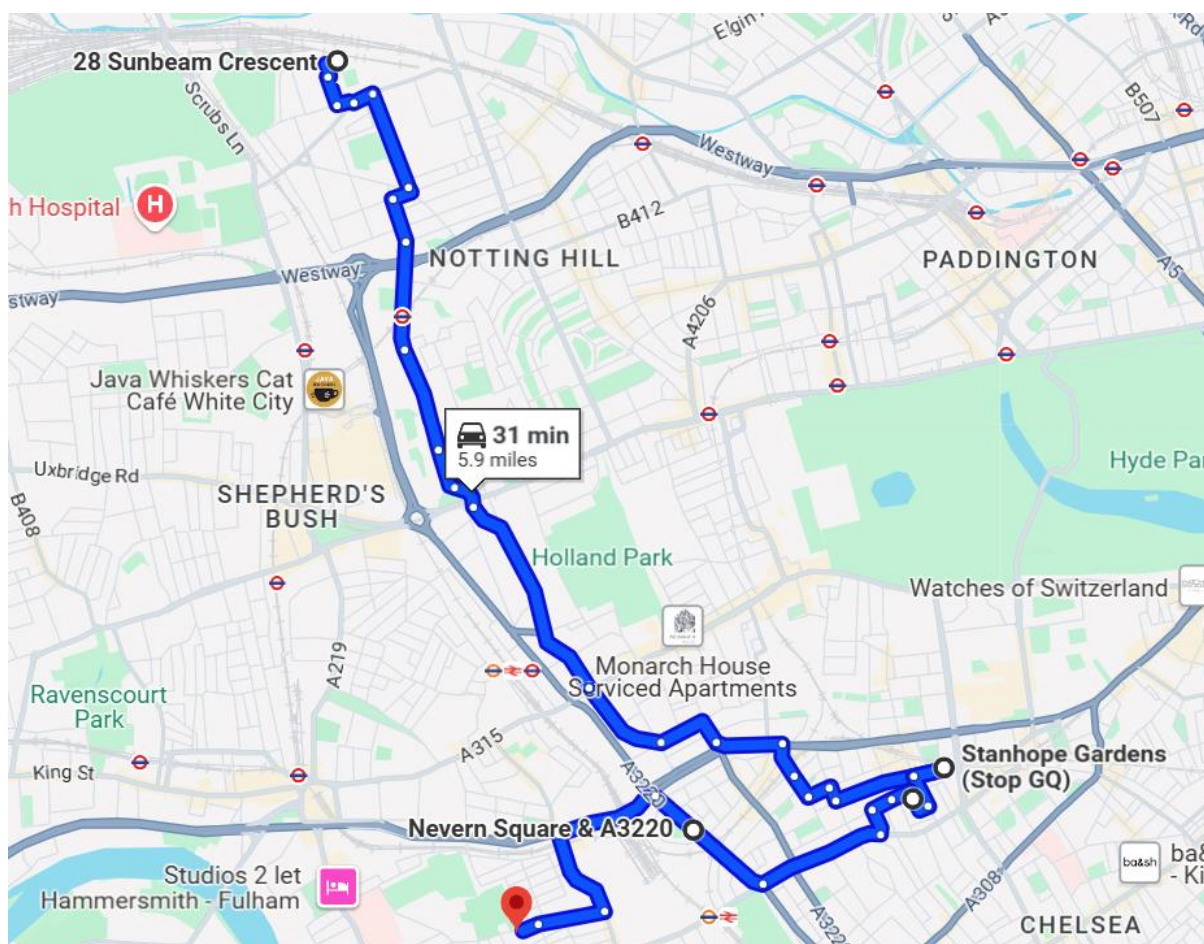

Barnes		
Stop Name	AM Time	PM Time
Bus Stop L After Dover House Road	07:35	16:45
45 Wyatt Drive, SW13	07:45	16:40
Spencer Arms / Putney Common	08:00	16:25
AM - St Mary's Church / Putney Pier (Stop T). PM - Fulham Pier	08:05	16:20
Conclurry St & Doneraile St	08:08	16:12
Junction Woodlawn Rd & Harbord Street	08:10	16:10
Junction Woodlawn Rd & Langthorne street	08:11	16:09
Fulham School	08:20	16:05

Clapham		
Stop Name	AM Time	PM Time
Balham Station (Stop C)	07:30	16:55
Spencer Park Drop Off/Pick Up Bus Stop SU for AM bus, Stop N for PM	07:38	16:43
Bus Stop P Wandsworth Town Hall for AM, Bus Stop E Armoury Way for PM	07:41	16:40
Bridgend Rd Bus Stop TD for AM, Bridgend Road Rd Bus Stop TM for PM	07:47	16:35
Sainsburys Fulham Wharf	07:51	16:30
Chelsea Harbour, Imperial Road Stop J for AM, Bagleys Lane Stop B for PM	07:55	16:25
Fulham School	08:05	16:05

Goldhawk Route AM	
Stop Name	AM TIME
St Stephen's Avenue - Stop SE	07:30
Kensington Olympia Station Stop C	07:45
Brook Green Stop F	07:50
Fulham Pre Prep	08:05
Fulham Prep	08:20
Fulham Pre Prep	08:30

Goldhawk Route PM	
Stop Name	PM TIME
Fulham Prep	16:05
Fulham Pre prep	16:20
Kensington Olympia/Hammersmith Rd Stop V	16:40
Brook Green (outside St Pauls Girls School)	16:45
St Stephen's Avenue (Stop SE (Stop SF - PM)	16:55

North Kensington		
Stop Name	AM Time	PM Time
28 Sunbeam Cres, London W10 5DW	07:30	16:35
Stanhope Gardens (Stop GQ)	07:50	16:18
Hereford Square, SW7 4TS	07:55	16:15
Nevern Square / Warwick Road	08:10	16:10
Fulham School	08:20	16:05